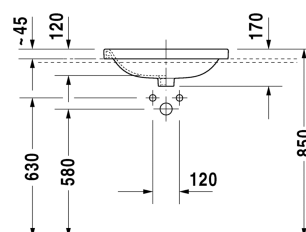

DuraStyle Vanity basin # 0374560000

| < 560 mm > |

Vanity basin	Dimension	Weight	Order number
countertop basin, with overflow, with tap platform, 560 mm			
Colors			
00 White Alpin			
Variant			
●	560 x 455 mm	10.500 kilogram	0374560000
Sanitary ceramics with the special WonderGliss surface finish will remain clean and attractive-looking for a long time to come. When ordering WonderGliss please add a "1" as eleventh digit to the model number.			
Suitable products			
Vanity unit wall-mounted 1 pull-out compartment, countertop including one cut-out, for 1 vanity basin central, 800 x 550 mm	800 x 550 mm		KT6794
Vanity unit wall-mounted 1 pull-out compartment, countertop including one cut-out, for 1 vanity basin central, 1000 x 550 mm	1000 x 550 mm		KT6795
Vanity unit wall-mounted 1 pull-out compartment, countertop including one cut-out, for 1 vanity basin central, 1200 x 550 mm	1200 x 550 mm		KT6796
Vanity unit wall-mounted 2 pull-out compartments, 1 countertop with one cut-out or two cut-outs, for 1 or 2 vanity basin(s), 1400 x 550 mm	1400 x 550 mm		KT6797 B/L/R
Vanity unit wall-mounted 2 drawers, upper drawer including cut-out for siphon and siphon cover, countertop including one cut-out, for 1 vanity basin central, 800 x 550 mm	800 x 550 mm		KT6754
Vanity unit wall-mounted 2 drawers, upper drawer including cut-out for siphon and siphon cover, countertop including one cut-out, for 1 vanity basin central, 1000 x 550 mm	1000 x 550 mm		KT6755
Vanity unit wall-mounted 2 drawers, upper drawer including cut-out for siphon and siphon cover, countertop including one cut-out, for 1 vanity basin central, 1200 x 550 mm	1200 x 550 mm		KT6756
Vanity unit wall-mounted 4 drawers, drawer beneath basin including cut-out for siphon and siphon cover, 1 countertop with one cut-out or two cut-outs, for 1 or 2 vanity basin(s), 1400 x 550 mm	1400 x 550 mm		KT6757 B/L/R