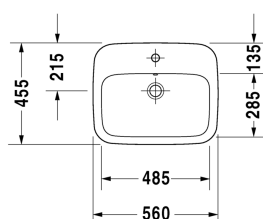

DuraStyle Vanity basin # 0374560000

| < 560 mm > |

Vanity basin	Dimension	Weight	Order number
countertop basin, with overflow, with tap platform, 560 mm			
Colors			
00 White Alpin			
Variant			
●	560 x 455 mm	10.500 kilogram	0374560000
Sanitary ceramics with the special WonderGliss surface finish will remain clean and attractive-looking for a long time to come. When ordering WonderGliss please add a "1" as eleventh digit to the model number.			
Suitable products			
Vanity unit wall-mounted 1 pull-out compartment, countertop including one cut-out, for 1 vanity basin central, 800 x 550 mm	800 x 550 mm		KT6794
Vanity unit wall-mounted 1 pull-out compartment, countertop including one cut-out, for 1 vanity basin central, 1000 x 550 mm	1000 x 550 mm		KT6795
Vanity unit wall-mounted 1 pull-out compartment, countertop including one cut-out, for 1 vanity basin central, 1200 x 550 mm	1200 x 550 mm		KT6796
Vanity unit wall-mounted 2 pull-out compartments, 1 countertop with one cut-out or two cut-outs, for 1 or 2 vanity basin(s), 1400 x 550 mm	1400 x 550 mm		KT6797 B/L/R
Vanity unit wall-mounted 2 drawers, upper drawer including cut-out for siphon and siphon cover, countertop including one cut-out, for 1 vanity basin central, 800 x 550 mm	800 x 550 mm		KT6754
Vanity unit wall-mounted 2 drawers, upper drawer including cut-out for siphon and siphon cover, countertop including one cut-out, for 1 vanity basin central, 1000 x 550 mm	1000 x 550 mm		KT6755
Vanity unit wall-mounted 2 drawers, upper drawer including cut-out for siphon and siphon cover, countertop including one cut-out, for 1 vanity basin central, 1200 x 550 mm	1200 x 550 mm		KT6756
Vanity unit wall-mounted 4 drawers, drawer beneath basin including cut-out for siphon and siphon cover, 1 countertop with one cut-out or two cut-outs, for 1 or 2 vanity basin(s), 1400 x 550 mm	1400 x 550 mm		KT6757 B/L/R